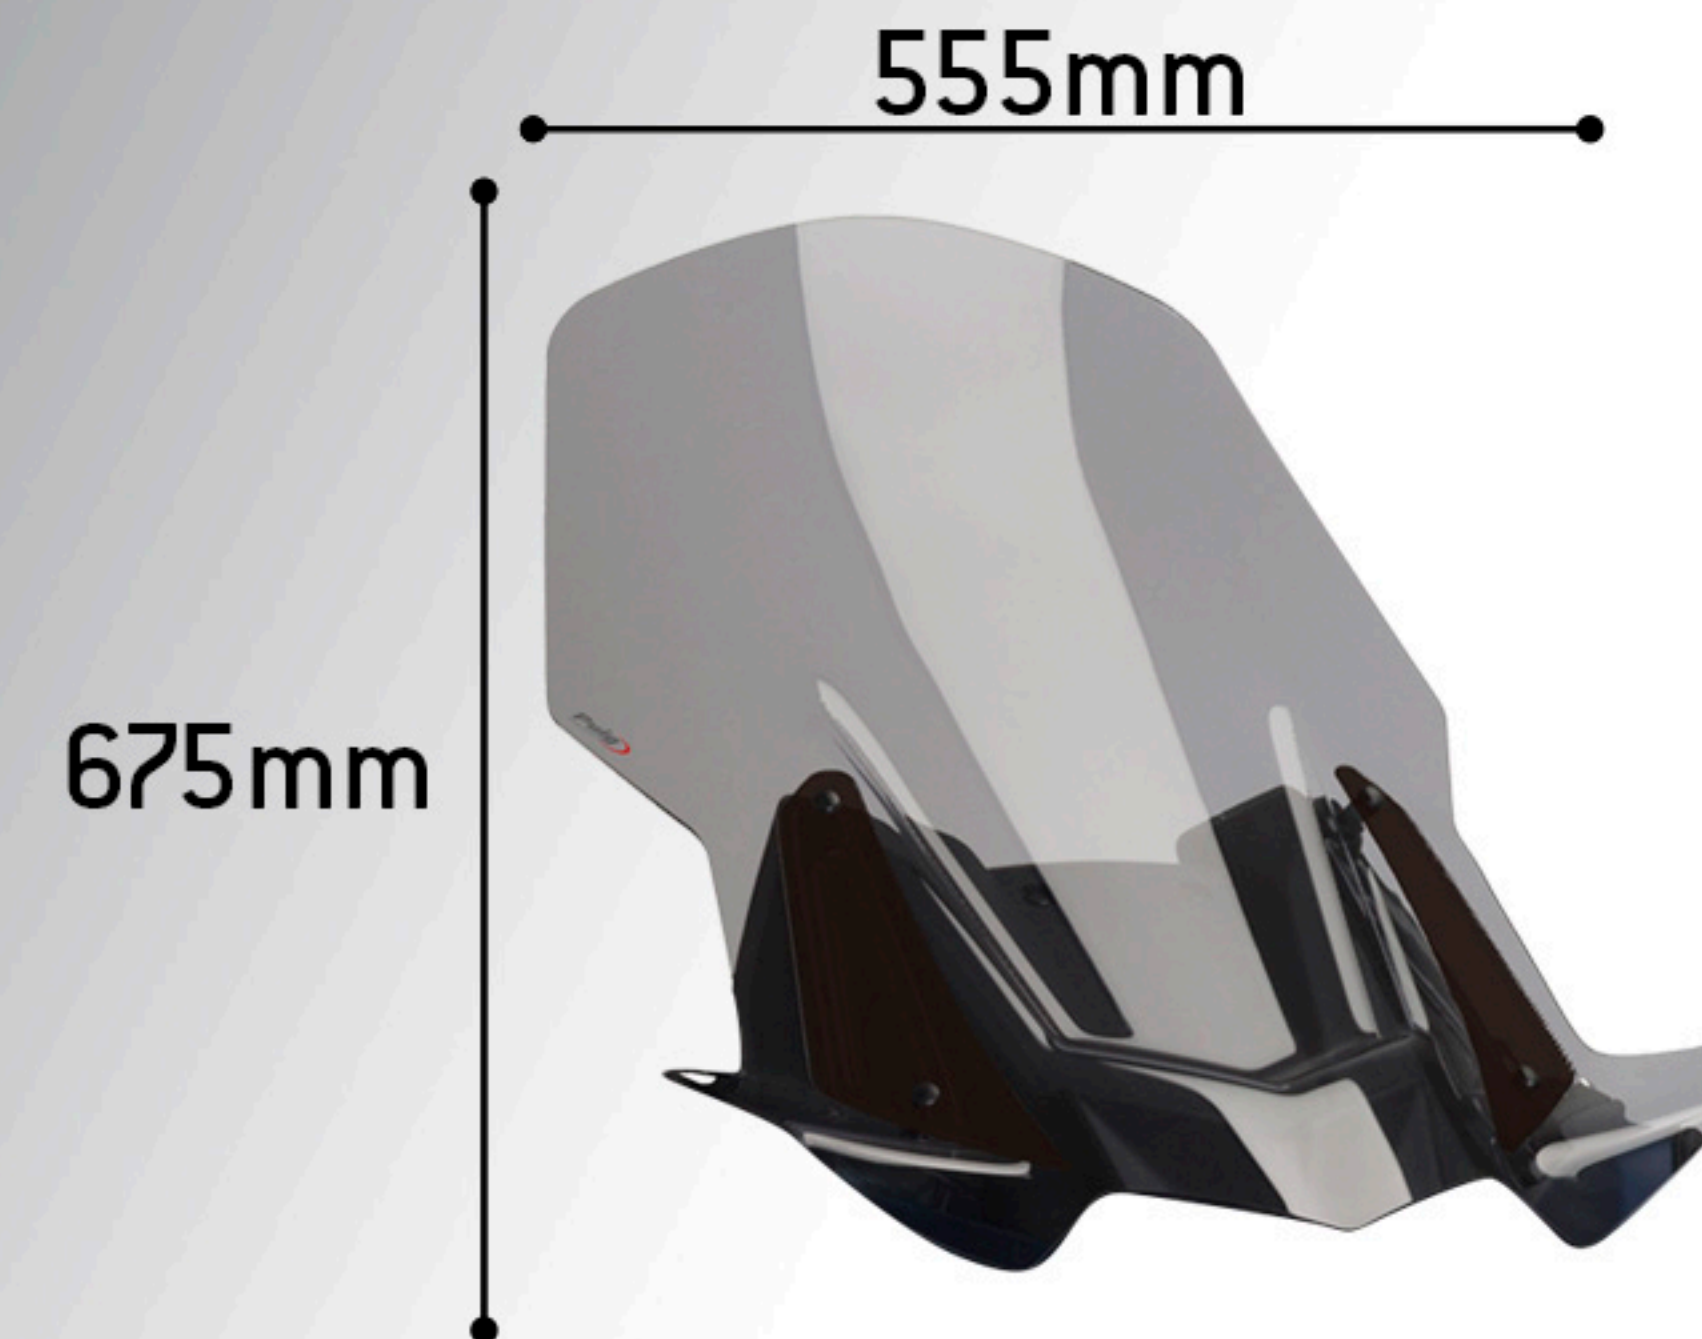

YAMAHA T-MAX/DX/SX 17' - V-Tech Line Touring

Puig
Hi-Tech Parts

Max. protection +115mm (+4,52 in)

9424F

9424H

OEM