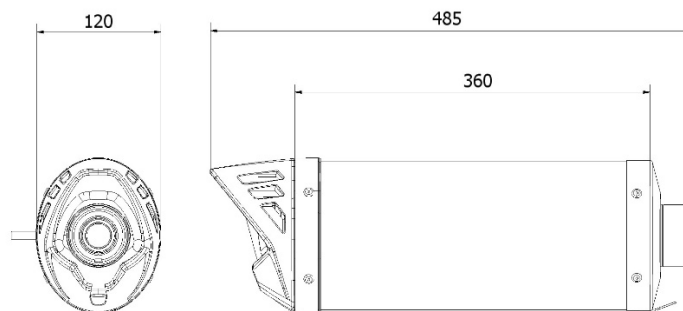

# Technical specifications

### Characteristics

Body material	Black steel
Front end cap material	Stainless steel
Rear end cap material	Genestar 1300
Material of the inside of the silencer	Stainless steel
Link pipe material	Stainless steel
Type of attachment to the frame	Stainless steel screwed bracket
Total body length (mm)	360 mm
Internal diameter of the silencer coupling (mm)	Ø 66
Presence of dB-Killer	Yes
Silencer weight	2.70 kg