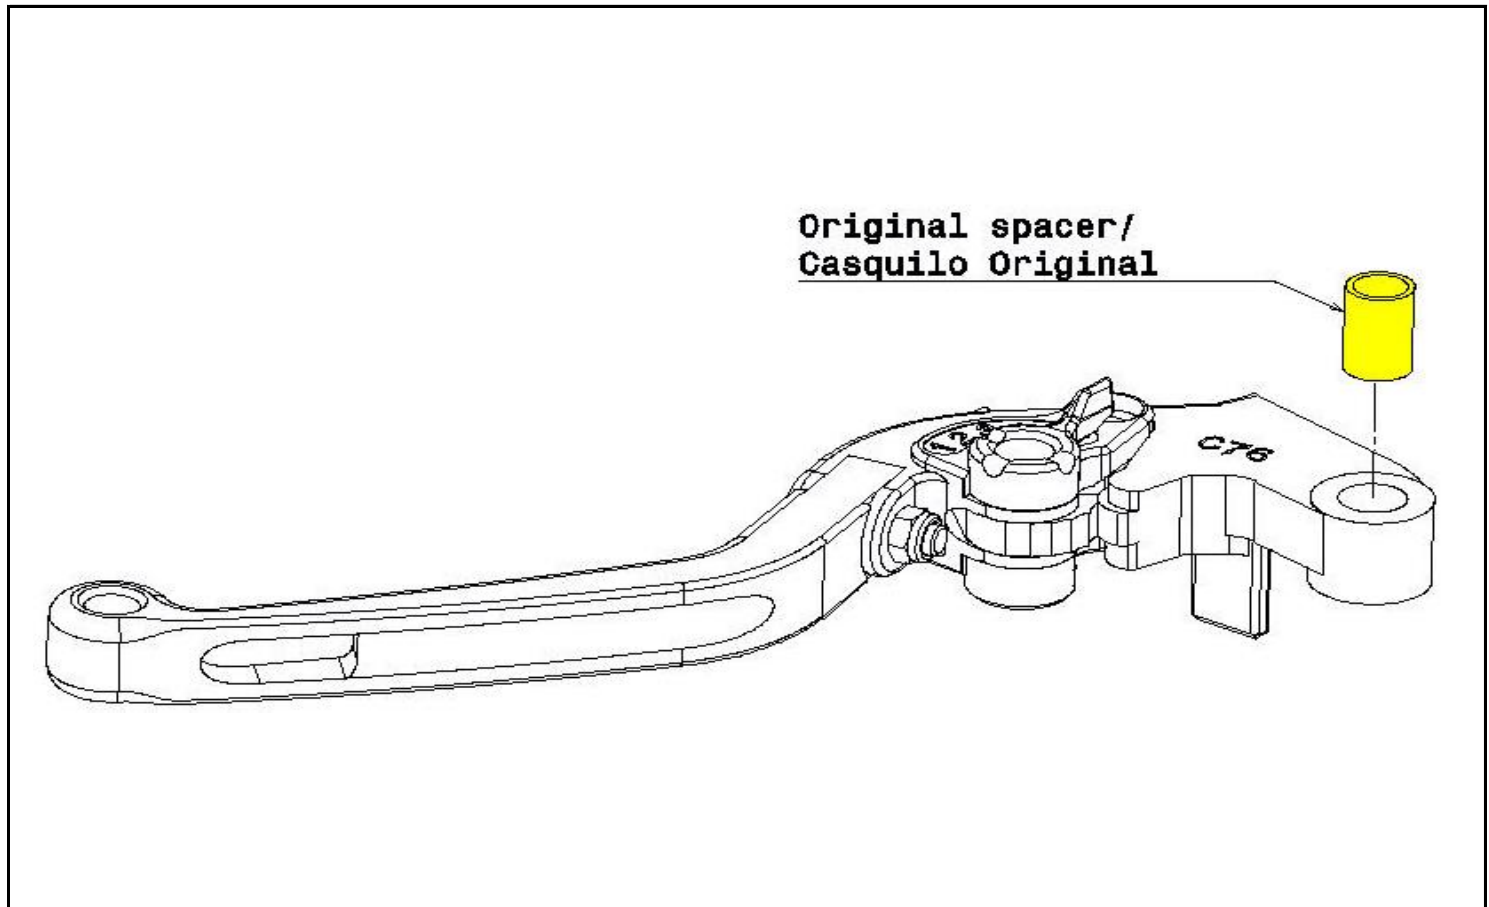

Ref.
8503N

MANETA EMBRAGUE / CLUTCH LEVER

Ref.
8503N

MANETA EMBRAGUE / CLUTCH LEVER