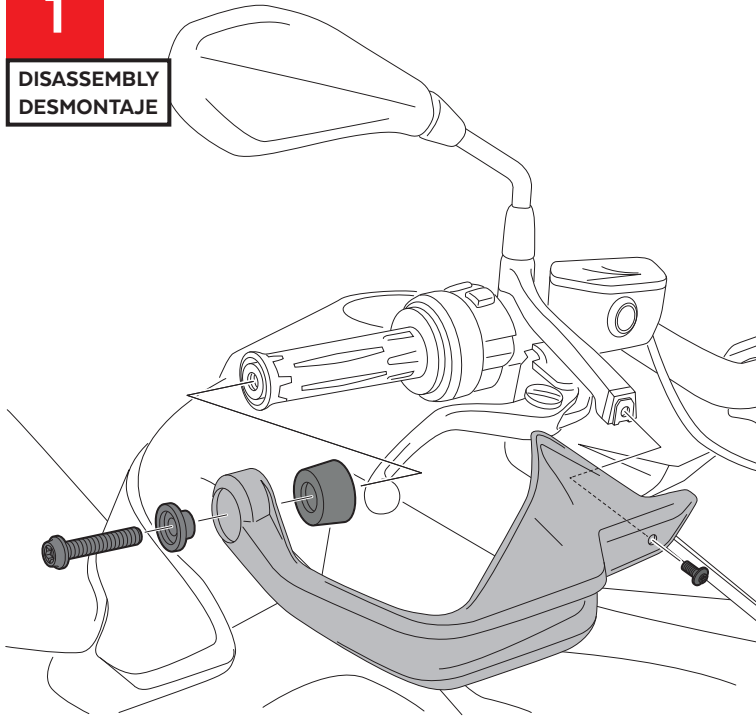

BMW

F750GS/F800GS ADV/F850GS/F850GS ADV/S1000XR/
R1200GS/R1200GS ADV/R1250GS/R1250GS ADV

INSTRUCCIONES DE MONTAJE - MOUNTING INSTRUCTIONS - MONTAGEANLEITUNG

1

DISASSEMBLY
DESMONTAJE