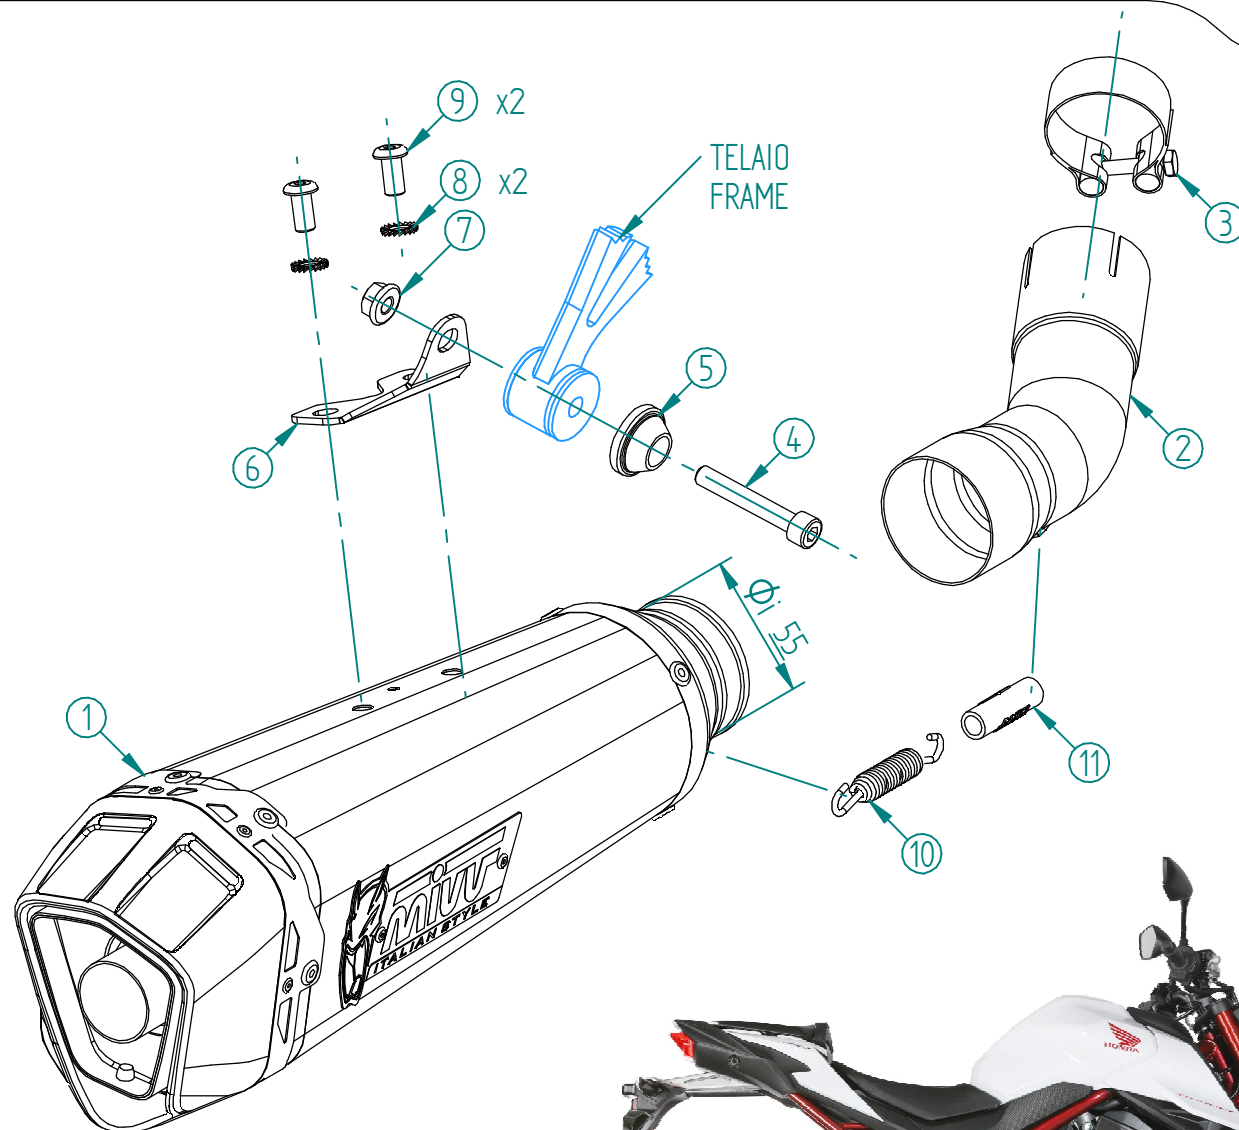

#	DESCRIPTION	PART NUMBER	QTY
1	Silenziatore / Muffler - db killer 50.DK.128.0	Delta Race Ø55	1
2	Tubo di raccordo / Link pipe	9773H085S2	1
3	Fascetta Ø 48/51 mm / Pipe clamp Ø 48/51 mm	50.FA.007.1	1
4	Vite M8x50 / Screw M8x50	50.73.074.1	1
5	Rondella in alluminio / Aluminium washer	50.73.291.1	1
6	Staffa / Bracket	50.SS.1398.0	1
7	Dado M8 flangiato / Flanged nut M8	50.73.393.1	1
8	Rondella di sicurezza / Safety washer	50.73.604.1	2
9	Vite M8 x 16 / Screw M8 x 16	50.73.098.1	2
10	Molla media / Mid-size spring	50.73.359.1	1
11	Tubo in gomma per molla / Rubber pipe for spring	50.73.210.1	1

OPTIONAL PARTS

ACC.070.0

Cover paracalore / Heat shield cover

H.085.C1

Impianto no kat / No kat full collectors

Monta sia con silenzatori MIVV che con lo scarico originale
Compatible with both MIVV and original silencer